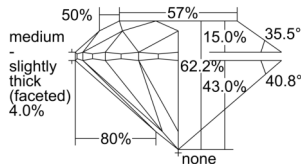

GIA®

FACSIMILE

GIA REPORT 1508351456

Verify this report at GIA.edu

GIA NATURAL DIAMOND DOSSIER®

September 04, 2024
GIA Report Number 1508351456
Shape and Cutting Style ..... Round Brilliant
Measurements ..... 4.26 - 4.29 x 2.66 mm

GRADING RESULTS

Carat Weight ..... 0.30 carat
Color Grade ..... F
Clarity Grade VS1
Cut Grade ..... Excellent

ADDITIONAL GRADING INFORMATION

Polish ..... Excellent
Symmetry ..... Excellent
Fluorescence ..... None
Clarity Characteristics ..... Cloud, Pinpoint
Inscription(s): GIA 1508351456

PROPORTIONS

Profile to actual proportions

GRADING SCALES

GIA COLOR SCALE	GIA CLARITY SCALE	GIA CUT SCALE	
D	FLAWLESS	EXCELLENT	
E	INTERNALLY FLAWLESS		
F		VVS₁	VERY GOOD
G	VVS₂		
H	VS₁	GOOD	
I	VS₂		
J	SI₁	FAIR	
K	SI₂		
L	I₁	POOR	
M	I₂		
N	I₃		
O			
P			
Q			
R			
S			
T			
U			
V			
W			
X			
Y			
Z