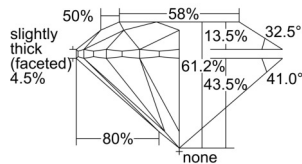

GIA®

FACSIMILE

GIA REPORT

1508356112

Verify this report at GIA.edu

GIA NATURAL DIAMOND DOSSIER®

September 06, 2024
GIA Report Number 1508356112
Shape and Cutting Style ..... Round Brilliant
Measurements ..... 5.72 - 5.75 x 3.51 mm

GRADING RESULTS

Carat Weight ..... 0.71 carat
Color Grade ..... D
Clarity Grade S11
Cut Grade ..... Excellent

ADDITIONAL GRADING INFORMATION

Polish ..... Excellent
Symmetry ..... Excellent
Fluorescence ..... Faint
Clarity Characteristics ..... Crystal, Cloud, Feather
Inscription(s): GIA 1508356112

PROPORTIONS

Profile to actual proportions

GRADING SCALES

GIA COLOR SCALE	GIA CLARITY SCALE	GIA CUT SCALE	
D	FLAWLESS	EXCELLENT	
E	INTERNALLY FLAWLESS		
F		VVS₁	VERY GOOD
G	VVS₂		
H	VS₁	GOOD	
I	VS₂		
J	S1₁	FAIR	
K	S1₂		
L	I₁	POOR	
M	I₂		
N	I₃		
O			
P			
Q			
R			
S			
T			
U			
V			
W			
X			
Y			
Z