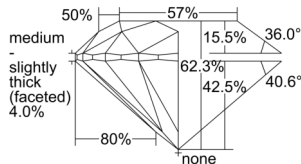

GIA®

FACSIMILE

GIA REPORT 1508356890

Verify this report at GIA.edu

GIA NATURAL DIAMOND DOSSIER®

September 05, 2024
GIA Report Number 1508356890
Shape and Cutting Style ..... Round Brilliant
Measurements ..... 5.67 - 5.70 x 3.54 mm

GRADING RESULTS

Carat Weight ..... 0.71 carat
Color Grade ..... H
Clarity Grade VS1
Cut Grade ..... Excellent

ADDITIONAL GRADING INFORMATION

Polish ..... Excellent
Symmetry ..... Excellent
Fluorescence ..... None
Clarity Characteristics ..... Cloud, Pinpoint
Inscription(s): GIA 1508356890

PROPORTIONS

Profile to actual proportions

GRADING SCALES

GIA COLOR SCALE	GIA CLARITY SCALE	GIA CUT SCALE	
D	FLAWLESS	EXCELLENT	
E	INTERNALLY FLAWLESS		
F		VVS₁	VERY GOOD
G	VVS₂		
H	VS₁	GOOD	
I	VS₂		
J	SI₁	FAIR	
K	SI₂		
L	I₁	POOR	
M			I₂
N	I₃		
O			
P			
Q			
R			
S			
T			
U			
V			
W			
X			
Y			
Z