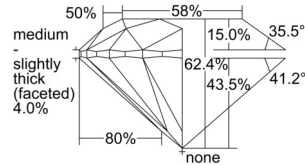

GIA®

FACSIMILE

GIA REPORT 1508359834

Verify this report at GIA.edu

GIA NATURAL DIAMOND DOSSIER®

September 06, 2024
GIA Report Number 1508359834
Shape and Cutting Style ..... Round Brilliant
Measurements ..... 4.26 - 4.30 x 2.67 mm

GRADING RESULTS

Carat Weight ..... 0.30 carat
Color Grade ..... E
Clarity Grade ..... Flawless
Cut Grade ..... Excellent

ADDITIONAL GRADING INFORMATION

Polish ..... Excellent
Symmetry ..... Excellent
Fluorescence ..... None
Clarity Characteristics ..... None
Inscription(s): GIA 1508359834

PROPORTIONS

Profile to actual proportions

GRADING SCALES

GIA COLOR SCALE	GIA CLARITY SCALE	GIA CUT SCALE
D	FLAWLESS	EXCELLENT
E	FLAWLESS	
F	INTERNALLY FLAWLESS	VERY GOOD
G	FLAWLESS	
H	VVS₁	GOOD
I	VVS₂	
J	VS₁	FAIR
K	VS₂	
L	SI₁	POOR
M	SI₂	
N	I₁	
O	I₂	
P	I₃	
Q		
R		
S		
T		
U		
V		
W		
X		
Y		
Z