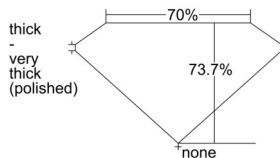

GIA®

FACSIMILE

GIA REPORT 1508372881

Verify this report at GIA.edu

GIA NATURAL DIAMOND DOSSIER®

September 06, 2024
GIA Report Number 1508372881
Shape and Cutting Style ..... Square Modified Brilliant
Measurements ..... 5.17 x 5.17 x 3.81 mm

GRADING RESULTS

Carat Weight ..... 0.90 carat
Color Grade ..... F
Clarity Grade VVS1

ADDITIONAL GRADING INFORMATION

Polish ..... Excellent
Symmetry ..... Excellent
Fluorescence ..... None
Clarity Characteristics ..... Cavity
Inscription(s): GIA 1508372881

PROPORTIONS

Profile not to actual proportions

GRADING SCALES

GIA COLOR SCALE		GIA CLARITY SCALE			
COLORLESS	D	VERY VERY SLIGHTLY INCLUDED	FLAWLESS		
	E		INTERNALLY FLAWLESS		
	F	VERY SLIGHTLY INCLUDED	VVS₁		
	G		VVS₂		
	H		VS₁		
	NEAR COLORLESS	I	SLIGHTLY INCLUDED	VS₂	
		J		SI₁	
		FAINT	K	INCLUDED	SI₂
			L		I₁
			M		I₂
VERT LIGHT	N	LIGHT	I₃		
	O				
	P				
	Q				
	R