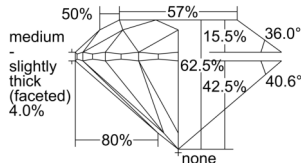

GIA®

FACSIMILE

GIA REPORT 1508373770

Verify this report at GIA.edu

GIA NATURAL DIAMOND DOSSIER®

September 09, 2024
GIA Report Number 1508373770
Shape and Cutting Style ..... Round Brilliant
Measurements ..... 5.19 - 5.21 x 3.25 mm

GRADING RESULTS

Carat Weight ..... 0.55 carat
Color Grade ..... G
Clarity Grade VS1
Cut Grade ..... Excellent

ADDITIONAL GRADING INFORMATION

Polish ..... Excellent
Symmetry ..... Excellent
Fluorescence ..... Medium Blue
Clarity Characteristics ..... Cloud, Pinpoint
Inscription(s): GIA 1508373770

PROPORTIONS

Profile to actual proportions