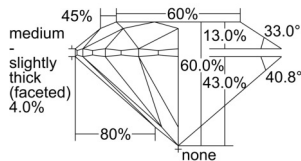

GIA®

FACSIMILE

GIA REPORT 1508385211

Verify this report at GIA.edu

GIA NATURAL DIAMOND DOSSIER®

September 10, 2024
GIA Report Number 1508385211
Shape and Cutting Style ..... Round Brilliant
Measurements ..... 3.78 - 3.80 x 2.27 mm

GRADING RESULTS

Carat Weight ..... 0.20 carat
Color Grade ..... G
Clarity Grade VS1
Cut Grade ..... Excellent

ADDITIONAL GRADING INFORMATION

Polish ..... Excellent
Symmetry ..... Excellent
Fluorescence ..... None
Clarity Characteristics ..... Cloud
Inscription(s): GIA 1508385211

PROPORTIONS

Profile to actual proportions

GRADING SCALES

GIA COLOR SCALE	GIA CLARITY SCALE	GIA CUT SCALE	
D	FLAWLESS	EXCELLENT	
E	INTERNALLY FLAWLESS		
F		VVS₁	VERY GOOD
G	VVS₂		
H	VS₁	GOOD	
I	VS₂		
J	SI₁	FAIR	
K	SI₂		
L	I₁	POOR	
M	I₂		
N	I₃		
O			
P			
Q			
R			
S			
T			
U			
V			
W			
X			
Y			
Z