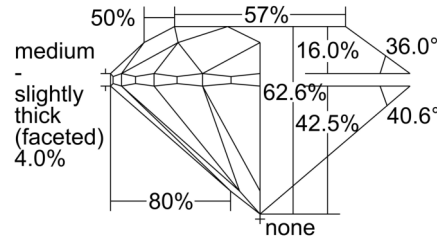

GIA NATURAL DIAMOND GRADING REPORT

September 11, 2024
 GIA Report Number 1508387434
 Shape and Cutting Style Round Brilliant
 Measurements 6.33 - 6.37 x 3.97 mm

GRADING RESULTS

Carat Weight 1.00 carat
 Color Grade H
 Clarity Grade VS1
 Cut Grade Excellent

ADDITIONAL GRADING INFORMATION

Polish Excellent
 Symmetry Excellent
 Fluorescence None
 Inscription(s): GIA 1508387434

PROPORTIONS

Profile to actual proportions

CLARITY CHARACTERISTICS

KEY TO SYMBOLS*

- Crystal
- ⊗ Cloud
- Pinpoint
- ∧ Indented Natural

* Red symbols denote internal characteristics (inclusions). Green or black symbols denote external characteristics (blemishes). Diagram is an approximate representation of the diamond, and symbols shown indicate type, position, and approximate size of clarity characteristics. All clarity characteristics may not be shown. Details of finish are not shown.