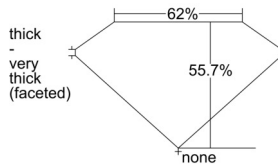

GIA®

FACSIMILE

GIA REPORT 1508388524

Verify this report at GIA.edu

GIA NATURAL DIAMOND DOSSIER®

September 11, 2024
GIA Report Number 1508388524
Shape and Cutting Style ..... Oval Brilliant
Measurements ..... 7.61 x 5.63 x 3.13 mm

GRADING RESULTS

Carat Weight ..... 0.91 carat
Color Grade ..... G
Clarity Grade VVS1

ADDITIONAL GRADING INFORMATION

Polish ..... Excellent
Symmetry ..... Excellent
Fluorescence ..... None
Clarity Characteristics ..... Pinpoint
Inscription(s): GIA 1508388524

PROPORTIONS

Profile not to actual proportions

GRADING SCALES

GIA COLOR SCALE		GIA CLARITY SCALE			
COLORLESS	D	VERY VERY SLIGHTLY INCLUDED	FLAWLESS		
	E		INTERNALLY FLAWLESS		
	F	VERY SLIGHTLY INCLUDED	VVS₁		
	G		VVS₂		
	H		VS₁		
	NEAR COLORLESS	I	SLIGHTLY INCLUDED	VS₂	
		J		SI₁	
		FAINT	K	INCLUDED	SI₂
			L		I₁
			M		I₂
VERT LIGHT	N	INCLUDED	I₃		
	O				
	P				
	Q				
	R				
LIGHT	S				
	T				
	U				
	V				
	W				
	X				
	Y				
	Z