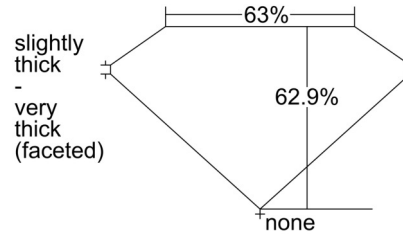

PROPORTIONS

Profile not to actual proportions