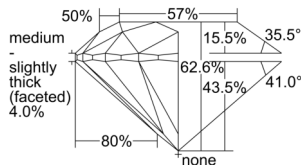

GIA®

FACSIMILE

GIA REPORT 1508401494

Verify this report at GIA.edu

GIA NATURAL DIAMOND DOSSIER®

September 12, 2024
GIA Report Number 1508401494
Shape and Cutting Style ..... Round Brilliant
Measurements ..... 4.76 - 4.78 x 2.99 mm

GRADING RESULTS

Carat Weight ..... 0.42 carat
Color Grade I
Clarity Grade S11
Cut Grade ..... Excellent

ADDITIONAL GRADING INFORMATION

Polish ..... Excellent
Symmetry ..... Excellent
Fluorescence ..... None
Clarity Characteristics ..... Cloud, Crystal
Inscription(s): GIA 1508401494

PROPORTIONS

Profile to actual proportions

GRADING SCALES

GIA COLOR SCALE	GIA CLARITY SCALE	GIA CUT SCALE
D	FLAWLESS	EXCELLENT
E	FLAWLESS	
F	INTERNALLY FLAWLESS	VERY GOOD
G	FLAWLESS	
H	VVS₁	GOOD
I	VVS₂	
J	VS₁	FAIR
K	VS₂	
L	S1₁	POOR
M	S1₂	
N	I₁	
O	I₂	
P	I₃	
Q		
R		
S		
T		
U		
V		
W		
X		
Y		
Z