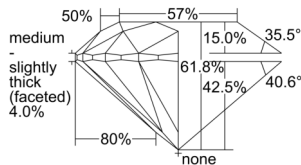

GIA®

FACSIMILE

GIA REPORT 1508410344

Verify this report at GIA.edu

GIA NATURAL DIAMOND DOSSIER®

September 12, 2024
GIA Report Number 1508410344
Shape and Cutting Style ..... Round Brilliant
Measurements ..... 3.73 - 3.75 x 2.31 mm

GRADING RESULTS

Carat Weight ..... 0.20 carat
Color Grade ..... H
Clarity Grade VVS2
Cut Grade ..... Excellent

ADDITIONAL GRADING INFORMATION

Polish ..... Excellent
Symmetry ..... Excellent
Fluorescence ..... Faint
Clarity Characteristics ..... Pinpoint
Inscription(s): GIA 1508410344

PROPORTIONS

Profile to actual proportions

GRADING SCALES

GIA COLOR SCALE	GIA CLARITY SCALE	GIA CUT SCALE	
D	FLAWLESS	EXCELLENT	
E	INTERNALLY FLAWLESS		
F		VVS₁	VERY GOOD
G	VVS₂		
H	VS₁	GOOD	
I	VS₂		
J	SI₁	FAIR	
K	SI₂		
L	I₁	POOR	
M	I₂		
N	I₃		
O			
P			
Q			
R			
S			
T			
U			
V			
W			
X			
Y			
Z