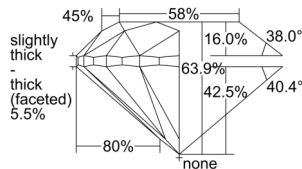

GIA®

FACSIMILE

GIA REPORT 1508412622

Verify this report at GIA.edu

GIA NATURAL DIAMOND DOSSIER®

September 13, 2024
GIA Report Number 1508412622
Shape and Cutting Style ..... Round Brilliant
Measurements ..... 4.94 - 4.99 x 3.17 mm

GRADING RESULTS

Carat Weight ..... 0.50 carat
Color Grade ..... G
Clarity Grade VS1
Cut Grade ..... Very Good

ADDITIONAL GRADING INFORMATION

Polish ..... Excellent
Symmetry ..... Very Good
Fluorescence ..... None
Clarity Characteristics ..... Indented Natural
Inscription(s): GIA 1508412622

PROPORTIONS

Profile to actual proportions

GRADING SCALES

GIA COLOR SCALE

COLORESS	D
	E
	F
	G
	H
	I
	J
NEAR COLORESS	K
	L
FAIN	M
	N
	O
	P
VERY LIGHT	Q
	R
	S
	T
	U
	V
	W
	X
	Y
LIGHT	Z

GIA CLARITY SCALE

FLAWLESS	VERY VERY SLIGHTLY INCLUDED	VS₁	VS₂	VS₁	VS₂	SI₁	SI₂	I₁	I₂	I₃		
											FLAWLESS	INTERNALLY FLAWLESS

GIA CUT SCALE

EXCELLENT
VERY GOOD
GOOD
FAIR
POOR