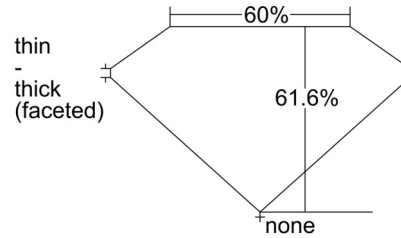

PROPORTIONS

Profile not to actual proportions