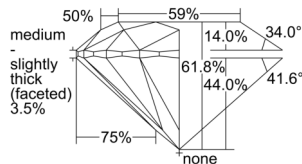

GIA®

FACSIMILE

GIA REPORT

1508415631

Verify this report at GIA.edu

GIA NATURAL DIAMOND DOSSIER®

September 13, 2024
GIA Report Number 1508415631
Shape and Cutting Style ..... Round Brilliant
Measurements ..... 3.78 - 3.80 x 2.34 mm

GRADING RESULTS

Carat Weight ..... 0.20 carat
Color Grade ..... F
Clarity Grade S11
Cut Grade ..... Excellent

ADDITIONAL GRADING INFORMATION

Polish ..... Excellent
Symmetry ..... Excellent
Fluorescence ..... None
Clarity Characteristics ..... Cloud
Inscription(s): GIA 1508415631

PROPORTIONS

Profile to actual proportions