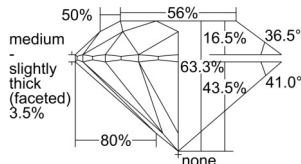

GIA®

FACSIMILE

GIA REPORT 1508417212

Verify this report at GIA.edu

GIA NATURAL DIAMOND DOSSIER®

September 13, 2024
GIA Report Number 1508417212
Shape and Cutting Style ..... Round Brilliant
Measurements ..... 5.63 - 5.65 x 3.57 mm

GRADING RESULTS

Carat Weight ..... 0.70 carat
Color Grade ..... F
Clarity Grade S11
Cut Grade ..... Excellent

ADDITIONAL GRADING INFORMATION

Polish ..... Excellent
Symmetry ..... Excellent
Fluorescence ..... Faint
Clarity Characteristics ..... Crystal
Inscription(s): GIA 1508417212

PROPORTIONS

Profile to actual proportions