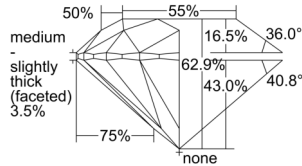

GIA®

FACSIMILE

GIA REPORT 1508417806

Verify this report at GIA.edu

GIA NATURAL DIAMOND DOSSIER®

September 13, 2024
GIA Report Number 1508417806
Shape and Cutting Style ..... Round Brilliant
Measurements ..... 5.04 - 5.07 x 3.18 mm

GRADING RESULTS

Carat Weight ..... 0.50 carat
Color Grade ..... H
Clarity Grade VS1
Cut Grade ..... Excellent

ADDITIONAL GRADING INFORMATION

Polish ..... Excellent
Symmetry ..... Excellent
Fluorescence ..... None
Clarity Characteristics ..... Feather, Pinpoint
Inscription(s): GIA 1508417806

PROPORTIONS

Profile to actual proportions

GRADING SCALES

GIA COLOR SCALE	GIA CLARITY SCALE	GIA CUT SCALE
D	FLAWLESS	EXCELLENT
E	INTERNALLY FLAWLESS	
F	VVS₁	VERY GOOD
G		
H	VS₁	GOOD
I		
J	VS₂	FAIR
K		
L	SI₁	POOR
M		
N	I₁	
O		
P	I₂	
Q		
R	I₃	
S		
T		
U		
V		
W		
X		
Y		
Z