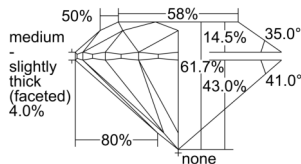

GIA®

FACSIMILE

GIA REPORT 1508420192

Verify this report at GIA.edu

GIA NATURAL DIAMOND DOSSIER®

September 16, 2024
GIA Report Number 1508420192
Shape and Cutting Style ..... Round Brilliant
Measurements ..... 4.75 - 4.77 x 2.94 mm

GRADING RESULTS

Carat Weight ..... 0.41 carat
Color Grade ..... D
Clarity Grade S11
Cut Grade ..... Excellent

ADDITIONAL GRADING INFORMATION

Polish ..... Excellent
Symmetry ..... Excellent
Fluorescence ..... None
Clarity Characteristics ..... Feather, Crystal
Inscription(s): GIA 1508420192

PROPORTIONS

Profile to actual proportions