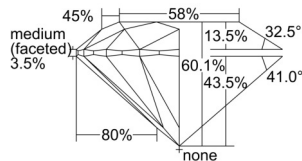

GIA®

FACSIMILE

GIA REPORT

1508424841

Verify this report at GIA.edu

GIA NATURAL DIAMOND DOSSIER®

September 18, 2024
GIA Report Number 1508424841
Shape and Cutting Style ..... Round Brilliant
Measurements ..... 4.36 - 4.37 x 2.62 mm

GRADING RESULTS

Carat Weight ..... 0.30 carat
Color Grade ..... D
Clarity Grade VS2
Cut Grade ..... Excellent

ADDITIONAL GRADING INFORMATION

Polish ..... Excellent
Symmetry ..... Excellent
Fluorescence ..... None
Clarity Characteristics ..... Cloud, Crystal
Inscription(s): GIA 1508424841

PROPORTIONS

Profile to actual proportions

GRADING SCALES

GIA COLOR SCALE	GIA CLARITY SCALE	GIA CUT SCALE	
D	FLAWLESS	EXCELLENT	
E	INTERNALLY FLAWLESS		
F		VVS₁	VERY GOOD
G	VVS₂		
H	VS₁	GOOD	
I	VS₂		
J	SI₁	FAIR	
K	SI₂		
L	I₁	POOR	
M	I₂		
N	I₃		
O			
P			
Q			
R			
S			
T			
U			
V			
W			
X			
Y			
Z