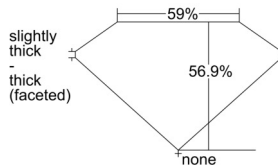

GIA®

FACSIMILE

GIA REPORT 1508426176

Verify this report at GIA.edu

GIA NATURAL DIAMOND DOSSIER®

September 16, 2024
GIA Report Number 1508426176
Shape and Cutting Style ..... Heart Brilliant
Measurements ..... 4.74 x 5.59 x 3.18 mm

GRADING RESULTS

Carat Weight ..... 0.50 carat
Color Grade ..... E
Clarity Grade VS1

ADDITIONAL GRADING INFORMATION

Polish ..... Excellent
Symmetry ..... Very Good
Fluorescence ..... Faint
Clarity Characteristics..... Cloud, Crystal, Feather, Needle
Inspection(s): GIA 1508426176

PROPORTIONS

Profile not to actual proportions

GRADING SCALES

GIA COLOR SCALE		GIA CLARITY SCALE			
COLORLESS	D	VERY VERY SLIGHTLY INCLUDED	FLAWLESS		
	E		INTERNALLY FLAWLESS		
	F	VERY SLIGHTLY INCLUDED	VS₁		
	G		VS₂		
	H		VS₁		
	NEAR COLORLESS	I	SLIGHTLY INCLUDED	VS₂	
		J		SI₁	
		FAINT	K	INCLUDED	SI₂
			L		I₁
			M		I₂
VERT LIGHT	N	INCLUDED	I₃		
	O				
	P				
	Q				
	R				
LIGHT	S				
	T				
	U				
	V				
	W				
X					
Y					
Z