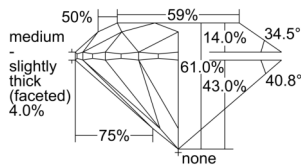

GIA®

FACSIMILE

GIA REPORT 1508434766

Verify this report at GIA.edu

GIA NATURAL DIAMOND DOSSIER®

September 18, 2024
GIA Report Number 1508434766
Shape and Cutting Style ..... Round Brilliant
Measurements ..... 5.08 - 5.10 x 3.11 mm

GRADING RESULTS

Carat Weight ..... 0.50 carat
Color Grade ..... F
Clarity Grade VVS2
Cut Grade ..... Excellent

ADDITIONAL GRADING INFORMATION

Polish ..... Excellent
Symmetry ..... Excellent
Fluorescence ..... None
Clarity Characteristics ..... Pinpoint, Cloud
Inspection(s): GIA 1508434766

PROPORTIONS

Profile to actual proportions

GRADING SCALES

GIA COLOR SCALE

COLOREDNESS	D
	E
	F
	G
	H
	I
	J
NEAR COLORLESS	K
	L
Faint	M
	N
	O
	P
Very Light	Q
	R
	S
	T
	U
	V
Light	W
	X
	Y
	Z

GIA CLARITY SCALE

FLAWLESS	VERY VERY SLIGHTLY INCLUDED	VVS₁	
			VVS₂
INTERNALLY FLAWLESS	VERY SLIGHTLY INCLUDED	VS₁	
		VS₂	
SLIGHTLY INCLUDED	SLIGHTLY INCLUDED	SI₁	
		SI₂	
INCLUDED	INCLUDED	I₁	
		I₂	
		I₃	

GIA CUT SCALE

EXCELLENT	VERY GOOD	GOOD	FAIR	POOR