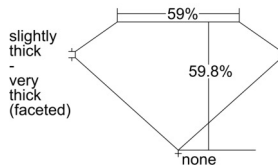

GIA®

FACSIMILE

GIA REPORT 1508441825

Verify this report at GIA.edu

GIA NATURAL DIAMOND DOSSIER®

September 18, 2024
GIA Report Number 1508441825
Shape and Cutting Style ..... Heart Brilliant
Measurements ..... 5.12 x 6.01 x 3.59 mm

GRADING RESULTS

Carat Weight ..... 0.66 carat
Color Grade ..... G
Clarity Grade VS1

ADDITIONAL GRADING INFORMATION

Polish ..... Excellent
Symmetry ..... Excellent
Fluorescence ..... None
Clarity Characteristics ..... Cloud, Crystal, Cavity, Pinpoint
Inscription(s): GIA 1508441825

PROPORTIONS

Profile not to actual proportions

GRADING SCALES

GIA COLOR SCALE		GIA CLARITY SCALE		
COLORLESS	D	VERY VERY SLIGHTLY INCLUDED	FLAWLESS	
	E		INTERNALLY FLAWLESS	
	F	VERY SLIGHTLY INCLUDED	VS₁	
	G		VS₂	
	H		VS₁	
	NEAR COLORLESS	I	SLIGHTLY INCLUDED	VS₂
		J		SI₁
		K	INCLUDED	SI₂
		L		I₁
		M		I₂
FAINT		N	INCLUDED	I₃
		O		
	P			
	VERY LIGHT	Q		
		R		
		S		
T				
LIGHT	U			
	V			
	W			
	X			
	Y			
	Z