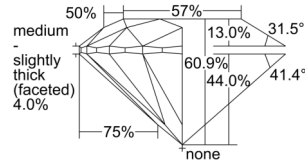

GIA®

FACSIMILE

GIA REPORT 1508447049

Verify this report at GIA.edu

GIA NATURAL DIAMOND DOSSIER®

September 19, 2024
GIA Report Number 1508447049
Shape and Cutting Style ..... Round Brilliant
Measurements ..... 5.13 - 5.15 x 3.13 mm

GRADING RESULTS

Carat Weight ..... 0.50 carat
Color Grade ..... E
Clarity Grade VS1
Cut Grade ..... Excellent

ADDITIONAL GRADING INFORMATION

Polish ..... Excellent
Symmetry ..... Excellent
Fluorescence ..... None
Clarity Characteristics ..... Cloud, Pinpoint
Inscription(s): GIA 1508447049

PROPORTIONS

Profile to actual proportions

GRADING SCALES

GIA COLOR SCALE	GIA CLARITY SCALE	GIA CUT SCALE	
D	FLAWLESS	EXCELLENT	
E	INTERNALLY FLAWLESS		
F		VVS₁	VERY GOOD
G	VVS₂		
H	VS₁	GOOD	
I	VS₂		
J	SI₁	FAIR	
K	SI₂		
L	I₁	POOR	
M			
N			
O	I₂		
P			
Q			
R	I₃		
S			
T			
U			
V			
W			
X			
Y			
Z