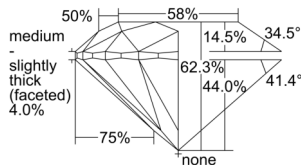

GIA®

FACSIMILE

GIA REPORT 1508448658

Verify this report at GIA.edu

GIA NATURAL DIAMOND DOSSIER®

September 20, 2024
GIA Report Number 1508448658
Shape and Cutting Style ..... Round Brilliant
Measurements ..... 4.42 - 4.46 x 2.77 mm

GRADING RESULTS

Carat Weight ..... 0.33 carat
Color Grade ..... K
Clarity Grade VS1
Cut Grade ..... Excellent

ADDITIONAL GRADING INFORMATION

Polish ..... Excellent
Symmetry ..... Excellent
Fluorescence ..... Faint
Clarity Characteristics ..... Cloud, Pinpoint
Inscription(s): GIA 1508448658

PROPORTIONS

Profile to actual proportions

GRADING SCALES

GIA COLOR SCALE		GIA CLARITY SCALE		GIA CUT SCALE	
COLORLESS	D	FLAWLESS	VERY VERY SLIGHTLY INCLUDED	EXCELLENT	
	E				
	F	INTERNALLY FLAWLESS			
	G				
	NEAR COLORLESS	H		VVS₁	VERY GOOD
		I		VVS₂	
	FAINT	J		VS₁	GOOD
		K			
		L		VS₂	
		M			
VERY LIGHT	N	SI₁	FAIR		
	O				
	P	SI₂			
	R				
	LIGHT	S	I₁	POOR	
		T			
U					
V					
W		I₂			
X					
Y	I₃				
Z