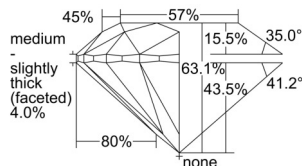

GIA®

FACSIMILE

GIA REPORT 1508451301

Verify this report at GIA.edu

GIA NATURAL DIAMOND DOSSIER®

September 25, 2024
GIA Report Number 1508451301
Shape and Cutting Style ..... Round Brilliant
Measurements ..... 4.25 - 4.28 x 2.69 mm

GRADING RESULTS

Carat Weight ..... 0.30 carat
Color Grade ..... F
Clarity Grade VS1
Cut Grade ..... Excellent

ADDITIONAL GRADING INFORMATION

Polish ..... Excellent
Symmetry ..... Very Good
Fluorescence ..... None
Clarity Characteristics..... Cloud, Pinpoint, Indented Natural
Inscription(s): GIA 1508451301

PROPORTIONS

Profile to actual proportions