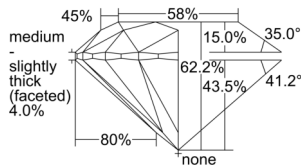

GIA®

FACSIMILE

GIA REPORT 1508452154

Verify this report at GIA.edu

GIA NATURAL DIAMOND DOSSIER®

September 19, 2024
GIA Report Number 1508452154
Shape and Cutting Style ..... Round Brilliant
Measurements ..... 4.27 - 4.30 x 2.67 mm

GRADING RESULTS

Carat Weight ..... 0.30 carat
Color Grade ..... D
Clarity Grade S11
Cut Grade ..... Excellent

ADDITIONAL GRADING INFORMATION

Polish ..... Excellent
Symmetry ..... Excellent
Fluorescence ..... None
Clarity Characteristics ..... Crystal, Feather
Inscription(s): GIA 1508452154

PROPORTIONS

Profile to actual proportions