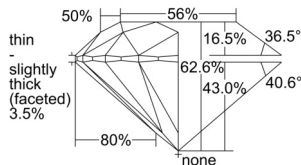

GIA®

FACSIMILE

GIA REPORT 1508454744

Verify this report at GIA.edu

GIA NATURAL DIAMOND DOSSIER®

September 20, 2024
GIA Report Number 1508454744
Shape and Cutting Style ..... Round Brilliant
Measurements ..... 5.04 - 5.08 x 3.17 mm

GRADING RESULTS

Carat Weight ..... 0.50 carat
Color Grade ..... G
Clarity Grade VVS2
Cut Grade ..... Excellent

ADDITIONAL GRADING INFORMATION

Polish ..... Excellent
Symmetry ..... Very Good
Fluorescence ..... None
Clarity Characteristics..... Pinpoint, Feather, Extra Facet
Inscription(s): GIA 1508454744

PROPORTIONS

Profile to actual proportions

GRADING SCALES

GIA COLOR SCALE	GIA CLARITY SCALE	GIA CUT SCALE	
D	FLAWLESS	EXCELLENT	
E	INTERNALLY FLAWLESS		
F		VVS₁	VERY GOOD
G	VVS₂		
H	VS₁	GOOD	
I	VS₂		
J	SI₁	FAIR	
K	SI₂		
L	I₁	POOR	
M			
N			
O	I₂		
P			
Q			
R	I₃		
S			
T			
U			
V			
W			
X			
Y			
Z