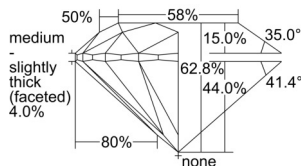

GIA®

FACSIMILE

GIA REPORT 1508454853

Verify this report at GIA.edu

GIA NATURAL DIAMOND DOSSIER®

September 19, 2024
GIA Report Number 1508454853
Shape and Cutting Style ..... Round Brilliant
Measurements ..... 4.27 - 4.30 x 2.69 mm

GRADING RESULTS

Carat Weight ..... 0.30 carat
Color Grade ..... F
Clarity Grade VS2
Cut Grade ..... Excellent

ADDITIONAL GRADING INFORMATION

Polish ..... Excellent
Symmetry ..... Excellent
Fluorescence ..... Faint
Clarity Characteristics ..... Cloud, Crystal
Inscription(s): GIA 1508454853

PROPORTIONS

Profile to actual proportions

GRADING SCALES

GIA COLOR SCALE	GIA CLARITY SCALE	GIA CUT SCALE
D	FLAWLESS	EXCELLENT
E	FLAWLESS	
F	INTERNALLY FLAWLESS	VERY GOOD
G	FLAWLESS	
H	VVS₁	GOOD
I	VVS₂	
J	VS₁	FAIR
K	VS₂	
L	SI₁	POOR
M	SI₂	
N	I₁	
O	I₂	
P	I₃	
Q		
R		
S		
T		
U		
V		
W		
X		
Y		
Z