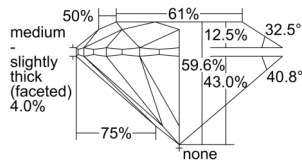

GIA®

FACSIMILE

GIA REPORT 1508456801

Verify this report at GIA.edu

GIA NATURAL DIAMOND DOSSIER®

September 19, 2024
GIA Report Number 1508456801
Shape and Cutting Style ..... Round Brilliant
Measurements ..... 4.77 - 4.78 x 2.85 mm

GRADING RESULTS

Carat Weight ..... 0.40 carat
Color Grade ..... E
Clarity Grade VS1
Cut Grade ..... Excellent

ADDITIONAL GRADING INFORMATION

Polish ..... Excellent
Symmetry ..... Excellent
Fluorescence ..... Faint
Clarity Characteristics ..... Feather, Pinpoint
Inscription(s): GIA 1508456801

PROPORTIONS

Profile to actual proportions

GRADING SCALES

GIA COLOR SCALE	GIA CLARITY SCALE	GIA CUT SCALE
COLOURLESS	FLAWLESS	EXCELLENT
D	INTERNALLY FLAWLESS	
E	VVS₁	VERY GOOD
F		
G	VVS₂	
H	VS₁	GOOD
I		
J	VS₂	
K	SI₁	FAIR
L		
M	SI₂	
N	I₁	POOR
O		
P	I₂	
Q	I₃	
R		
S		
T		
U		
V		
W		
X		
Y		
Z