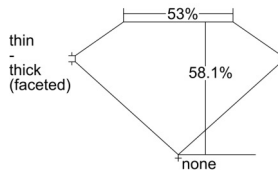

GIA®

FACSIMILE

GIA REPORT 1508457346

Verify this report at GIA.edu

GIA NATURAL DIAMOND DOSSIER®

September 19, 2024
GIA Report Number 1508457346
Shape and Cutting Style ..... Heart Brilliant
Measurements ..... 4.98 x 5.47 x 3.18 mm

GRADING RESULTS

Carat Weight ..... 0.50 carat
Color Grade ..... H
Clarity Grade SI2

ADDITIONAL GRADING INFORMATION

Polish ..... Excellent
Symmetry ..... Very Good
Fluorescence ..... None
Clarity Characteristics ..... Twinning Wisp
Inscription(s): GIA 1508457346

PROPORTIONS

Profile not to actual proportions

GRADING SCALES

GIA COLOR SCALE		GIA CLARITY SCALE			
COLORLESS	D	VERY VERY SLIGHTLY INCLUDED	FLAWLESS		
	E		INTERNALLY FLAWLESS		
	F	VERY SLIGHTLY INCLUDED	VVS₁		
	G		VVS₂		
	H		VS₁		
	NEAR COLORLESS	I	SLIGHTLY INCLUDED	VS₂	
		J		SI₁	
		FAINT	K	INCLUDED	SI₂
			L		I₁
			M		I₂
VERT LIGHT	N	INCLUDED	I₃		
	O				
	P				
	Q				
	R				
	S				
	T				
LIGHT	U				
	V				
	W				
	X				
Y					
Z