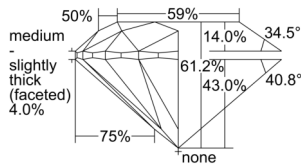

GIA®

FACSIMILE

GIA REPORT 1508460056

Verify this report at GIA.edu

GIA NATURAL DIAMOND DOSSIER®

September 20, 2024
GIA Report Number 1508460056
Shape and Cutting Style ..... Round Brilliant
Measurements ..... 4.41 - 4.44 x 2.71 mm

GRADING RESULTS

Carat Weight ..... 0.33 carat
Color Grade ..... D
Clarity Grade VS1
Cut Grade ..... Excellent

ADDITIONAL GRADING INFORMATION

Polish ..... Excellent
Symmetry ..... Excellent
Fluorescence ..... Faint
Clarity Characteristics ..... Crystal, Cloud, Pinpoint
Inscription(s): GIA 1508460056

PROPORTIONS

Profile to actual proportions

GRADING SCALES

GIA COLOR SCALE

COLORLESS	D
	E
	F
	G
	H
	I
	J
NEAR COLORLESS	K
	L
FAIN	M
	N
	O
	P
VERY LIGHT	Q
	R
	S
	T
	U
	V
	W
	X
	Y
LIGHT	Z

GIA CLARITY SCALE

FLAWLESS	INTERNAL FLAWLESS	
		FLAWLESS
VERY VERY SLIGHTLY INCLUDED	VVS₁	
	VVS₂	
VERY SLIGHTLY INCLUDED	VS₁	
	VS₂	
SLIGHTLY INCLUDED	SI₁	
	SI₂	
INCLUDED	I₁	
	I₂	
	I₃	

GIA CUT SCALE

EXCELLENT
VERY GOOD
GOOD
FAIR
POOR