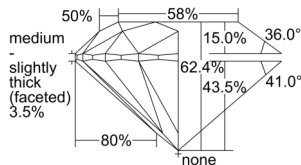

GIA®

FACSIMILE

GIA REPORT 1508462064

Verify this report at GIA.edu

GIA NATURAL DIAMOND DOSSIER®

September 23, 2024
GIA Report Number 1508462064
Shape and Cutting Style ..... Round Brilliant
Measurements ..... 5.10 - 5.14 x 3.20 mm

GRADING RESULTS

Carat Weight ..... 0.52 carat
Color Grade ..... H
Clarity Grade VS2
Cut Grade ..... Excellent

ADDITIONAL GRADING INFORMATION

Polish ..... Excellent
Symmetry ..... Excellent
Fluorescence ..... Faint
Clarity Characteristics ..... Cloud, Crystal
Inscription(s): GIA 1508462064

PROPORTIONS

Profile to actual proportions

GRADING SCALES

GIA COLOR SCALE

COLORLESS	D
	E
	F
	G
	H
	I
	J
NEAR COLORLESS	K
	L
FAIN	M
	N
	O
	P
VERY LIGHT	Q
	R
	S
	T
	U
	V
	W
	X
	Y
LIGHT	Z

GIA CLARITY SCALE

	FLAWLESS
	INTERNALLY FLAWLESS
VERY VERY SLIGHTLY INCLUDED	VVS₁
	VVS₂
VERY SLIGHTLY INCLUDED	VS₁
	VS₂
SLIGHTLY INCLUDED	SI₁
	SI₂
INCLUDED	I₁
	I₂
	I₃

GIA CUT SCALE

	EXCELLENT
	VERY GOOD
	GOOD
	FAIR
	POOR