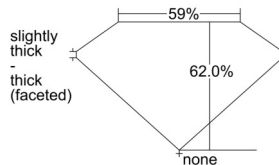

GIA®

FACSIMILE

GIA REPORT 1508464892

Verify this report at GIA.edu

GIA NATURAL DIAMOND DOSSIER®

September 20, 2024
GIA Report Number 1508464892
Shape and Cutting Style ..... Pear Brilliant
Measurements ..... 7.81 x 4.93 x 3.06 mm

GRADING RESULTS

Carat Weight ..... 0.70 carat
Color Grade ..... D
Clarity Grade VS2

ADDITIONAL GRADING INFORMATION

Polish ..... Excellent
Symmetry ..... Very Good
Fluorescence ..... None
Clarity Characteristics ..... Crystal
Inscription(s): GIA 1508464892

PROPORTIONS

Profile not to actual proportions

GRADING SCALES

GIA COLOR SCALE		GIA CLARITY SCALE		
NEAR COLORLESS	D	VERY VERY SLIGHTLY INCLUDED	FLAWLESS	
	E		INTERNALLY FLAWLESS	
	F		VVS₁	
	FANT	G	VERY SLIGHTLY INCLUDED	VVS₂
		H		VS₁
		I	SLIGHTLY INCLUDED	VS₂
		J		SI₁
	LIGHT	K	INCLUDED	SI₂
		L		I₁
		M		I₂
N		NOT GRADED	I₃	
O				
P				
Q				
R				
S				
T				
U				
V				
W				
X				
Y				
Z