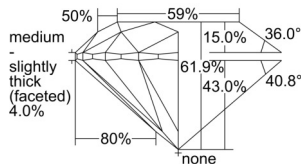

GIA®

FACSIMILE

GIA REPORT 1508469734

Verify this report at GIA.edu

GIA NATURAL DIAMOND DOSSIER®

September 23, 2024
GIA Report Number 1508469734
Shape and Cutting Style ..... Round Brilliant
Measurements ..... 5.71 - 5.74 x 3.55 mm

GRADING RESULTS

Carat Weight ..... 0.72 carat
Color Grade ..... D
Clarity Grade SI2
Cut Grade ..... Excellent

ADDITIONAL GRADING INFORMATION

Polish ..... Excellent
Symmetry ..... Excellent
Fluorescence ..... None
Clarity Characteristics ..... Cloud, Crystal
Inscription(s): GIA 1508469734

PROPORTIONS

Profile to actual proportions

GRADING SCALES

GIA COLOR SCALE	GIA CLARITY SCALE	GIA CUT SCALE	
D	FLAWLESS	EXCELLENT	
E	INTERNALLY FLAWLESS		
F		VVS₁	VERY GOOD
G	VVS₂		
H	VS₁	GOOD	
I	VS₂		
J	SI₁	FAIR	
K	SI₂		
L	I₁	POOR	
M	I₂		
N	I₃		
O			
P			
Q			
R			
S			
T			
U			
V			
W			
X			
Y			
Z