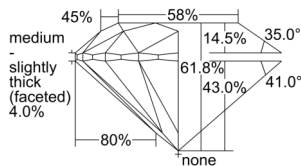

GIA®

FACSIMILE

GIA REPORT 1508470016

Verify this report at GIA.edu

GIA NATURAL DIAMOND DOSSIER®

September 23, 2024
GIA Report Number 1508470016
Shape and Cutting Style ..... Round Brilliant
Measurements ..... 4.83 - 4.86 x 2.99 mm

GRADING RESULTS

Carat Weight ..... 0.43 carat
Color Grade ..... H
Clarity Grade VS1
Cut Grade ..... Excellent

ADDITIONAL GRADING INFORMATION

Polish ..... Excellent
Symmetry ..... Excellent
Fluorescence ..... None
Clarity Characteristics ..... Cloud
Inscription(s): GIA 1508470016

PROPORTIONS

Profile to actual proportions

GRADING SCALES

GIA COLOR SCALE	GIA CLARITY SCALE	GIA CUT SCALE	
D	FLAWLESS	EXCELLENT	
E	INTERNALLY FLAWLESS		
F		VVS₁	VERY GOOD
G	VVS₂		
H	VS₁	GOOD	
I	VS₂		
J	SI₁	FAIR	
K	SI₂		
L	I₁	POOR	
M	I₂		
N	I₃		
O			
P			
Q			
R			
S			
T			
U			
V			
W			
X			
Y			
Z