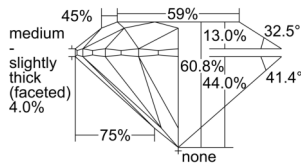

GIA®

FACSIMILE

GIA REPORT 1508470136

Verify this report at GIA.edu

GIA NATURAL DIAMOND DOSSIER®

September 23, 2024
GIA Report Number 1508470136
Shape and Cutting Style ..... Round Brilliant
Measurements ..... 5.11 - 5.15 x 3.12 mm

GRADING RESULTS

Carat Weight ..... 0.50 carat
Color Grade ..... G
Clarity Grade S11
Cut Grade ..... Excellent

ADDITIONAL GRADING INFORMATION

Polish ..... Excellent
Symmetry ..... Excellent
Fluorescence ..... None
Clarity Characteristics ..... Crystal
Inscription(s): GIA 1508470136

PROPORTIONS

Profile to actual proportions

GRADING SCALES

GIA COLOR SCALE	GIA CLARITY SCALE	GIA CUT SCALE	
D	FLAWLESS	EXCELLENT	
E	INTERNALLY FLAWLESS		
F		VVS₁	VERY GOOD
G	VVS₂		
H	VS₁	GOOD	
I	VS₂		
J	S1₁	FAIR	
K	S1₂		
L	I₁	POOR	
M	I₂		
N	I₃		
O			
P			
Q			
R			
S			
T			
U			
V			
W			
X			
Y			
Z