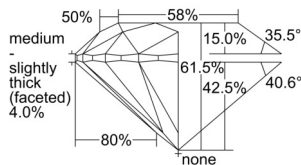

GIA®

FACSIMILE

GIA REPORT 1508470386

Verify this report at GIA.edu

GIA NATURAL DIAMOND DOSSIER®

September 24, 2024
GIA Report Number 1508470386
Shape and Cutting Style ..... Round Brilliant
Measurements ..... 4.29 - 4.31 x 2.64 mm

GRADING RESULTS

Carat Weight ..... 0.30 carat
Color Grade I
Clarity Grade VS1
Cut Grade ..... Excellent

ADDITIONAL GRADING INFORMATION

Polish ..... Excellent
Symmetry ..... Excellent
Fluorescence ..... None
Clarity Characteristics ..... Needle
Inscription(s): GIA 1508470386

PROPORTIONS

Profile to actual proportions

GRADING SCALES

GIA COLOR SCALE	GIA CLARITY SCALE	GIA CUT SCALE	
D	FLAWLESS	EXCELLENT	
E	INTERNALLY FLAWLESS		
F		VVS₁	VERY GOOD
G	VVS₂		
H	VS₁	GOOD	
I	VS₂		
J	SI₁	FAIR	
K	SI₂		
L	I₁	POOR	
M	I₂		
N	I₃		
O			
P			
Q			
R			
S			
T			
U			
V			
W			
X			
Y			
Z