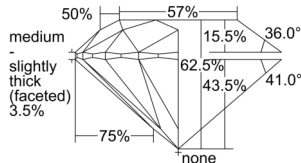

GIA®

FACSIMILE

GIA REPORT 1508477421

Verify this report at GIA.edu

GIA NATURAL DIAMOND DOSSIER®

September 24, 2024
GIA Report Number 1508477421
Shape and Cutting Style ..... Round Brilliant
Measurements ..... 5.09 - 5.11 x 3.19 mm

GRADING RESULTS

Carat Weight ..... 0.51 carat
Color Grade ..... H
Clarity Grade VS2
Cut Grade ..... Excellent

ADDITIONAL GRADING INFORMATION

Polish ..... Excellent
Symmetry ..... Excellent
Fluorescence ..... None
Clarity Characteristics ..... Feather
Inscription(s): GIA 1508477421

PROPORTIONS

Profile to actual proportions

GRADING SCALES

GIA COLOR SCALE	GIA CLARITY SCALE	GIA CUT SCALE	
D	FLAWLESS	EXCELLENT	
E	INTERNALLY FLAWLESS		
F		VVS₁	VERY GOOD
G	VVS₂		
H	VS₁	GOOD	
I	VS₂		
J	SI₁	FAIR	
K	SI₂		
L	I₁	POOR	
M	I₂		
N	I₃		
O			
P			
Q			
R			
S			
T			
U			
V			
W			
X			
Y			
Z