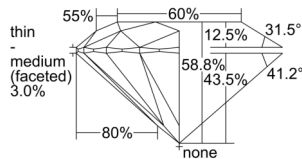

GIA®

FACSIMILE

GIA REPORT 1508478772

Verify this report at GIA.edu

GIA NATURAL DIAMOND DOSSIER®

September 23, 2024
GIA Report Number 1508478772
Shape and Cutting Style ..... Round Brilliant
Measurements ..... 4.12 - 4.13 x 2.43 mm

GRADING RESULTS

Carat Weight ..... 0.24 carat
Color Grade ..... H
Clarity Grade VS1
Cut Grade ..... Excellent

ADDITIONAL GRADING INFORMATION

Polish ..... Excellent
Symmetry ..... Excellent
Fluorescence ..... Faint
Clarity Characteristics ..... Feather, Pinpoint
Inscription(s): GIA 1508478772

PROPORTIONS

Profile to actual proportions

GRADING SCALES

GIA COLOR SCALE	GIA CLARITY SCALE	GIA CUT SCALE	
D	FLAWLESS	EXCELLENT	
E	INTERNALLY FLAWLESS		
F		VVS₁	VERY GOOD
G	VVS₂		
H	VS₁	GOOD	
I	VS₂		
J	SI₁	FAIR	
K	SI₂		
L	I₁	POOR	
M			
N	I₂		
O	I₃		
P			
Q			
R			
S			
T			
U			
V			
W			
X			
Y			
Z