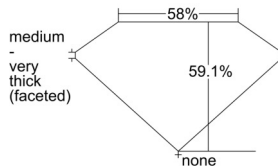

GIA®

FACSIMILE

GIA REPORT 1508479491

Verify this report at GIA.edu

GIA NATURAL DIAMOND DOSSIER®

September 23, 2024
GIA Report Number 1508479491
Shape and Cutting Style ..... Heart Brilliant
Measurements ..... 5.50 x 6.10 x 3.60 mm

GRADING RESULTS

Carat Weight ..... 0.72 carat
Color Grade ..... D
Clarity Grade VS2

ADDITIONAL GRADING INFORMATION

Polish ..... Excellent
Symmetry ..... Excellent
Fluorescence ..... None
Clarity Characteristics ..... Cloud, Crystal, Feather
Inscription(s): GIA 1508479491

PROPORTIONS

Profile not to actual proportions

GRADING SCALES

GIA COLOR SCALE		GIA CLARITY SCALE			
COLORLESS	D	VERY VERY SLIGHTLY INCLUDED	FLAWLESS		
	E		INTERNALLY FLAWLESS		
	F		VS₁		
	NEAR COLORLESS	G	VERY SLIGHTLY INCLUDED	VS₂	
		H		VS₁	
		FANT	I	SLIGHTLY INCLUDED	VS₂
			J		SI₁
	LIGHT		K	INCLUDED	SI₂
			L		I₁
		M	I₂		
N		I₃			
O					
P					
Q					
R					
S					
T					
U					
V					
W					
X					
Y					
Z