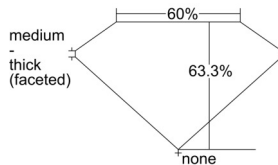

GIA®

FACSIMILE

GIA REPORT 1508479527

Verify this report at GIA.edu

GIA NATURAL DIAMOND DOSSIER®

September 23, 2024
GIA Report Number 1508479527
Shape and Cutting Style ..... Oval Brilliant
Measurements ..... 7.51 x 5.49 x 3.48 mm

GRADING RESULTS

Carat Weight ..... 0.90 carat
Color Grade ..... D
Clarity Grade SI1

ADDITIONAL GRADING INFORMATION

Polish ..... Excellent
Symmetry ..... Excellent
Fluorescence ..... None
Clarity Characteristics ..... Crystal, Cloud
Inscription(s): GIA 1508479527

PROPORTIONS

Profile not to actual proportions

GRADING SCALES

GIA COLOR SCALE		GIA CLARITY SCALE			
COLORLESS	D	VERY VERY SLIGHTLY INCLUDED	FLAWLESS		
	E		INTERNALLY FLAWLESS		
	F	VERY SLIGHTLY INCLUDED	VVS₁		
	G		VVS₂		
	H		VS₁		
	NEAR COLORLESS	I	SLIGHTLY INCLUDED	VS₂	
		J		SI₁	
		FAINT	K	INCLUDED	SI₂
			L		I₁
			M		I₂
VERT LIGHT	N	INCLUDED	I₃		
	O				
	P				
	Q				
	R				
LIGHT	S				
	T				
	U				
	V				
	W				
	X				
	Y				
	Z