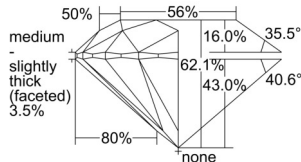

GIA®

FACSIMILE

GIA REPORT 1508483964

Verify this report at GIA.edu

GIA NATURAL DIAMOND DOSSIER®

September 23, 2024
GIA Report Number 1508483964
Shape and Cutting Style ..... Round Brilliant
Measurements ..... 6.18 - 6.20 x 3.85 mm

GRADING RESULTS

Carat Weight ..... 0.90 carat
Color Grade ..... E
Clarity Grade VS1
Cut Grade ..... Excellent

ADDITIONAL GRADING INFORMATION

Polish ..... Excellent
Symmetry ..... Excellent
Fluorescence ..... None
Clarity Characteristics ..... Cloud, Feather, Cavity
Inspection(s): GIA 1508483964

PROPORTIONS

Profile to actual proportions