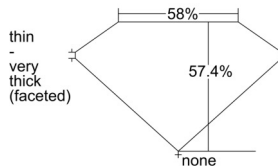

GIA®

FACSIMILE

GIA REPORT 1508485926

Verify this report at GIA.edu

GIA NATURAL DIAMOND DOSSIER®

September 24, 2024
GIA Report Number 1508485926
Shape and Cutting Style ..... Heart Brilliant
Measurements ..... 4.94 x 5.74 x 3.30 mm

GRADING RESULTS

Carat Weight ..... 0.55 carat
Color Grade ..... E
Clarity Grade VS1

ADDITIONAL GRADING INFORMATION

Polish ..... Excellent
Symmetry ..... Very Good
Fluorescence ..... None
Clarity Characteristics ..... Cloud, Needle
Inscription(s): GIA 1508485926

PROPORTIONS

Profile not to actual proportions

GRADING SCALES

GIA COLOR SCALE		GIA CLARITY SCALE			
COLORLESS	D	VERY VERY SLIGHTLY INCLUDED	FLAWLESS		
	E		INTERNALLY FLAWLESS		
	F		VVS₁		
	G		VVS₂		
	NEAR COLORLESS	H	VERY SLIGHTLY INCLUDED	VS₁	
		I		VS₂	
		FAINT	J	SLIGHTLY INCLUDED	S₁
			K		S₂
	L		I₁		
	VERT LIGHT		M	INCLUDED	I₂
N			I₃		
O			LIGHT		
P					
Q					
R					
S					
T					
U					
V					
W					
X					
Y					
Z