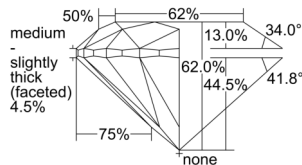

GIA®

FACSIMILE

GIA REPORT 1508488242

Verify this report at GIA.edu

GIA NATURAL DIAMOND DOSSIER®

September 24, 2024
GIA Report Number 1508488242
Shape and Cutting Style ..... Round Brilliant
Measurements ..... 5.36 - 5.39 x 3.33 mm

GRADING RESULTS

Carat Weight ..... 0.60 carat
Color Grade ..... F
Clarity Grade VVS1
Cut Grade ..... Excellent

ADDITIONAL GRADING INFORMATION

Polish ..... Excellent
Symmetry ..... Excellent
Fluorescence ..... None
Clarity Characteristics ..... Pinpoint, Cavity, Feather
Inscription(s): GIA 1508488242

PROPORTIONS

Profile to actual proportions