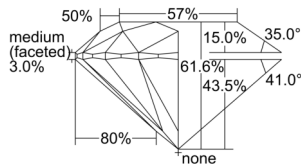

GIA®

FACSIMILE

GIA REPORT 1508493821

Verify this report at GIA.edu

GIA NATURAL DIAMOND DOSSIER®

September 25, 2024
GIA Report Number 1508493821
Shape and Cutting Style ..... Round Brilliant
Measurements ..... 4.92 - 4.95 x 3.04 mm

GRADING RESULTS

Carat Weight ..... 0.45 carat
Color Grade ..... H
Clarity Grade VS2
Cut Grade ..... Excellent

ADDITIONAL GRADING INFORMATION

Polish ..... Excellent
Symmetry ..... Excellent
Fluorescence ..... None
Clarity Characteristics ..... Crystal, Cloud
Inscription(s): GIA 1508493821

PROPORTIONS

Profile to actual proportions

GRADING SCALES

GIA COLOR SCALE	GIA CLARITY SCALE	GIA CUT SCALE	
D	FLAWLESS	EXCELLENT	
E	INTERNALLY FLAWLESS		
F		VVS₁	VERY GOOD
G	VVS₂		
H	VS₁	GOOD	
I	VS₂		
J	SI₁	FAIR	
K	SI₂		
L	I₁	POOR	
M			
N			
O	I₂		
P			
Q			
R	I₃		
S			
T			
U			
V			
W			
X			
Y			
Z