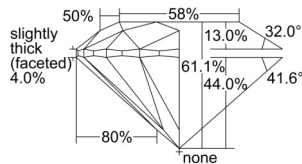

GIA®

FACSIMILE

GIA REPORT 1508494023

Verify this report at GIA.edu

GIA NATURAL DIAMOND DOSSIER®

September 25, 2024
GIA Report Number 1508494023
Shape and Cutting Style ..... Round Brilliant
Measurements ..... 4.73 - 4.76 x 2.90 mm

GRADING RESULTS

Carat Weight ..... 0.40 carat
Color Grade ..... D
Clarity Grade VS2
Cut Grade ..... Excellent

ADDITIONAL GRADING INFORMATION

Polish ..... Excellent
Symmetry ..... Excellent
Fluorescence ..... None
Clarity Characteristics ..... Crystal
Inscription(s): GIA 1508494023

PROPORTIONS

Profile to actual proportions

GRADING SCALES

GIA COLOR SCALE	GIA CLARITY SCALE	GIA CUT SCALE	
D	FLAWLESS	EXCELLENT	
E	INTERNALLY FLAWLESS		
F		VVS₁	VERY GOOD
G	VVS₂		
H	VS₁	GOOD	
I	VS₂		
J	SI₁	FAIR	
K	SI₂		
L	I₁	POOR	
M	I₂		
N	I₃		
O			
P			
Q			
R			
S			
T			
U			
V			
W			
X			
Y			
Z