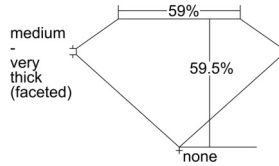

GIA®

FACSIMILE

GIA REPORT 1508494366

Verify this report at GIA.edu

GIA NATURAL DIAMOND DOSSIER®

September 24, 2024
GIA Report Number 1508494366
Shape and Cutting Style ..... Heart Brilliant
Measurements ..... 5.36 x 6.14 x 3.66 mm

GRADING RESULTS

Carat Weight ..... 0.72 carat
Color Grade ..... H
Clarity Grade VS1

ADDITIONAL GRADING INFORMATION

Polish ..... Excellent
Symmetry ..... Excellent
Fluorescence ..... None
Clarity Characteristics ..... Cloud, Crystal
Inscription(s): GIA 1508494366

PROPORTIONS

Profile not to actual proportions

GRADING SCALES

GIA COLOR SCALE		GIA CLARITY SCALE	
NEAR COLORLESS	D	VERY VERY SLIGHTLY SLIGHTLY INCLUDED	FLAWLESS
	E		INTERNALLY FLAWLESS
	F		VVS₁
	G		VVS₂
	H		VS₁
	I		VS₂
	J		SI₁
	K		SI₂
	L		I₁
	M		I₂
FAINT	N	SLIGHTLY INCLUDED	I₃
	O		
	P		
	Q		
	R		
VERY LIGHT	S	INCLUDED	
	T		
	U		
	V		
	W		
	X		
LIGHT	Y		
	Z