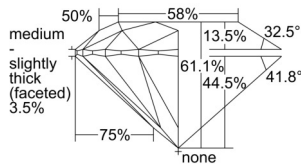

GIA®

FACSIMILE

GIA REPORT 1508499899

Verify this report at GIA.edu

GIA NATURAL DIAMOND DOSSIER®

September 25, 2024
GIA Report Number 1508499899
Shape and Cutting Style ..... Round Brilliant
Measurements ..... 5.12 - 5.16 x 3.14 mm

GRADING RESULTS

Carat Weight ..... 0.50 carat
Color Grade ..... G
Clarity Grade S11
Cut Grade ..... Excellent

ADDITIONAL GRADING INFORMATION

Polish ..... Excellent
Symmetry ..... Excellent
Fluorescence ..... None
Clarity Characteristics ..... Cloud
Inscription(s): GIA 1508499899

PROPORTIONS

Profile to actual proportions

GRADING SCALES

GIA COLOR SCALE	GIA CLARITY SCALE	GIA CUT SCALE	
D	FLAWLESS	EXCELLENT	
E	INTERNALLY FLAWLESS		
F		VVS₁	VERY GOOD
G	VVS₂		
H	VS₁	GOOD	
I	VS₂		
J	S1₁	FAIR	
K	S1₂		
L	I₁	POOR	
M	I₂		
N	I₃		
O			
P			
Q			
R			
S			
T			
U			
V			
W			
X			
Y			
Z