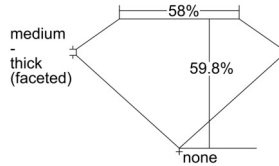

GIA®

FACSIMILE

GIA REPORT 1508500383

Verify this report at GIA.edu

GIA NATURAL DIAMOND DOSSIER®

September 25, 2024
GIA Report Number 1508500383
Shape and Cutting Style ..... Heart Brilliant
Measurements ..... 4.98 x 5.86 x 3.50 mm

GRADING RESULTS

Carat Weight ..... 0.60 carat
Color Grade ..... H
Clarity Grade VS1

ADDITIONAL GRADING INFORMATION

Polish ..... Excellent
Symmetry ..... Excellent
Fluorescence ..... None
Clarity Characteristics..... Crystal, Feather, Pinpoint, Cloud
Inscription(s): GIA 1508500383

PROPORTIONS

Profile not to actual proportions

GRADING SCALES

GIA COLOR SCALE		GIA CLARITY SCALE	
COLORLESS	D	VERY VERY SLIGHTLY INCLUDED	FLAWLESS
	E		INTERNALLY FLAWLESS
	F		VVS₁
	G		VVS₂
	H		VS₁
	I		VS₂
	J		SI₁
	K		SI₂
	L		I₁
	M		I₂
NEAR COLORLESS	N	SLIGHTLY INCLUDED	I₃
	O		
	P		
	Q		
FAINT	R		
	S		
	T		
	U		
VERT LIGHT	V		
	W		
	X		
	Y		
LIGHT	Z