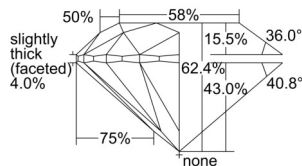

GIA®

FACSIMILE

GIA REPORT 1508503690

Verify this report at GIA.edu

GIA NATURAL DIAMOND DOSSIER®

September 26, 2024
GIA Report Number 1508503690
Shape and Cutting Style ..... Round Brilliant
Measurements ..... 5.69 - 5.72 x 3.56 mm

GRADING RESULTS

Carat Weight ..... 0.72 carat
Color Grade I
Clarity Grade VS1
Cut Grade ..... Excellent

ADDITIONAL GRADING INFORMATION

Polish ..... Excellent
Symmetry ..... Excellent
Fluorescence ..... Strong Blue
Clarity Characteristics ..... Crystal, Pinpoint
Inscription(s): GIA 1508503690

PROPORTIONS

Profile to actual proportions

GRADING SCALES

GIA COLOR SCALE	GIA CLARITY SCALE	GIA CUT SCALE	
D	FLAWLESS	EXCELLENT	
E	INTERNALLY FLAWLESS		
F		VVS₁	VERY GOOD
G	VVS₂		
H	VS₁	GOOD	
I	VS₂		
J	SI₁	FAIR	
K	SI₂		
L	I₁	POOR	
M	I₂		
N	I₃		
O			
P			
Q			
R			
S			
T			
U			
V			
W			
X			
Y			
Z